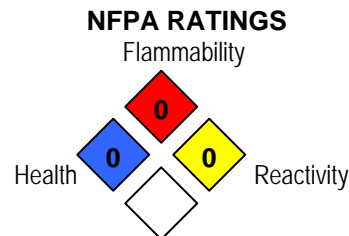

Use them on all types of finished wood surfaces including:

- Tables
- Chairs
- Wall units
- Entertainment units
- Finished hardwood
- Cabinets
- Paneling
- Vinyl
- Leather
- Marble
- Formica
- Chrome
- Brass
- Stainless steel
- Trim

Effective Against

- Smudge marks
- Dust and dirt
- Conditions wood surfaces against every day wear

Features and Benefits

- Safe to use on all types of finished wood surfaces
- Powerful cleaning formula premoistened on lint-free towels
- Will not leave behind a wax build-up or oily residue like other polishing products
- Quick and easy to use, just wipe and discard

Properties

Appearance.....	White towel
Size of towel.....	10" x 12"
Fragrance.....	Lemon
VOC (liquid).....	<1.0% by wt
Stability.....	1 year
Protect from.....	Freezing temperatures

Directions

To clean and polish furniture, press wipe on desired surface. Start with gentle pressure and gradually increase pressure as you go.

Ingredients

Water.....	7732-18-5
Dimethylpolysiloxane.....	63148-62-9
Carnauba Wax.....	8015-86-9
Octylphenoxyethoxyethanol.....	9036-19-5
Polyoxyethylene (20) sorbitan monooleate.....	9005-65-6

CAS Number

Safety

Caution: May irritate eyes Keep out of the reach of children

DOT Shipping (ground transportation)

Proper Shipping Name:	None
Class:	None
ID Number:	None
Package Group:	None

Quantities

25 wipes per canister 6 x 1 case

**TOTAL
SOLUTIONS**

Milwaukee, WI 53224 • 1-800-743-6417 • Fax 414-354-9219 • www.athea.com